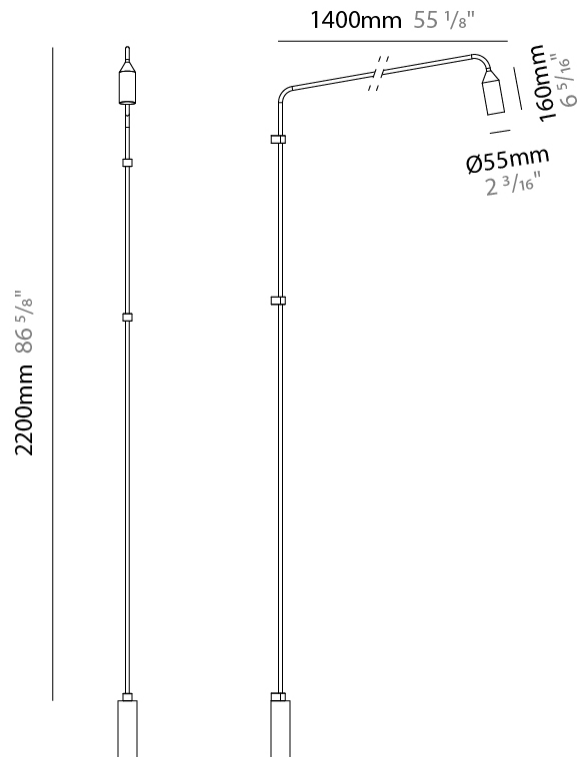

GENERAL

Series: Flamingo
Brand: Platek
Division: Exterior
Mounting Type: Surface
Mounting Location: Wall
Subcategory: Downlight

PHYSICAL

Shape: Abstract
Diameter (mm): 55
Diameter (in): 2 3/16
Height (mm): 2200
Height (in): 86 5/8
Extension (mm): 1400
Extension (in): 55 1/8
Light Distribution: Direct
Weight (kg): 5.8
Weight (lbs): 12.8
Installation Requirement: Waterproof J-Box is included
Screws: No visible screws
Diffuser: Frosted Methacrylate - 2mm
Fixture Finish: [BLK](#) / [WHI](#) / [COR](#)
Fixture Material: Aluminum
Upon Request: Finishes - Anthracite, Bronze

ELECTRICAL

Lamp Type: LED
Input Wattage (W): 9
Total Output Wattage (W): 7.5
Dimming: Non-Dimmable / 0-10V Dimming
Driver Included: No
Driver Location: Remote
Driver Type: Constant Voltage - Universal
Driver Class: Class 2
Input Voltage (V): 120 - 277
Constant Voltage (V): 24

LED

Number of LEDs: 1
Color Temperature (°K): 3000
Max. Delivered Lumen (lm): 385
Nominal Lumen (lm): 705
CRI: >80 CRI
Lamp Life (hrs): 60000

OPTICAL

Optic°: 76
Beam Angle: Diffused

RATINGS AND CERTIFICATIONS

Certified By: Certified for North American Standards
IP rating: IP65
IK Rating: IK06
Bug Rating: B0 U0 G0
Upon Request: Higher Maximum Ambient Temperature